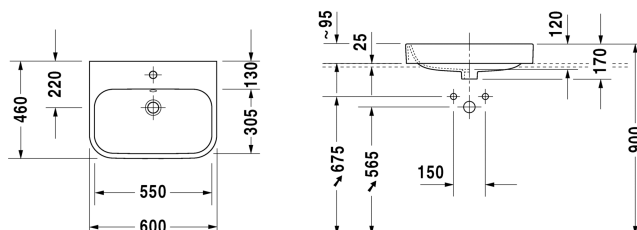

## Happy D.2 Above counter basin # 2315600000 / 2315600060

| < 600 mm > |

Above counter basin	Dimension	Weight	Order number
ground, with overflow, with tap platform, back plane unglazed, fixings included, overflow clip chrome included, 600 mm			
<b>Colors</b>			
00 White Alpin			
<b>Variant</b>			
●	600 x 460 mm	16.000 kilogram	2315600000
⊗	600 x 460 mm	16.000 kilogram	2315600060
<b>Infobox</b>			
Mounting only in combination with console			
Sanitary ceramics with the special WonderGliss surface finish will remain clean and attractive-looking for a long time to come. When ordering WonderGliss please add a "1" as eleventh digit to the model number.			
<b>Accessory</b>			
Design Siphon		1.500 kilogram	005036
<b>Suitable products</b>			
Console including drawers 2 drawers beneath console, 2 console supports, 1 cut-out central, 800 x 550 mm	800 x 550 mm		F08521
Console including drawers 3 drawers beneath consoles, 3 console supports, 1 cut-out left side, 1500 x 550 mm	1500 x 550 mm		F08528
Console including drawers 3 drawers beneath consoles, 3 console supports, 1 cut-out right side, 1500 x 550 mm	1500 x 550 mm		F08529
Console including drawers 3 drawers beneath consoles, 3 console supports, 2 cut-outs, 1500 x 550 mm	1500 x 550 mm		F08530
Console including drawers 3 drawers beneath consoles, 3 console supports, 1 siphon cover, 1 cut-out central, 1800 x 550 mm	1800 x 550 mm		F08531
Console including drawers 3 drawers beneath consoles, 3 console supports, 1 cut-out left side, 1800 x 550 mm	1800 x 550 mm		F08532